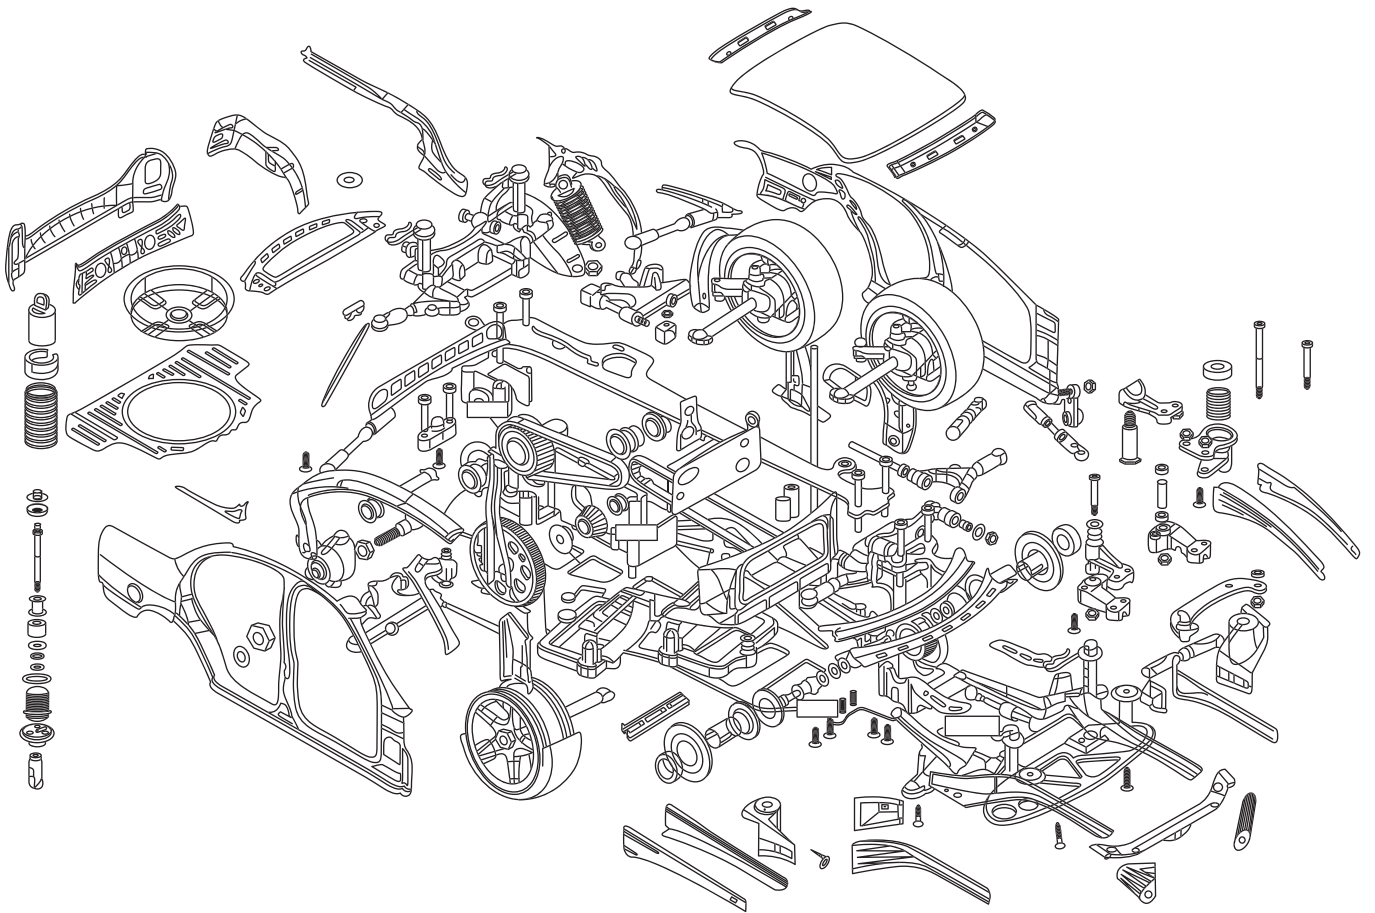

The European car park consists of **230.000 different vehicle types**.
The average European car consists of about **2.000 different parts**.

For the most common service tasks, you now only need **41 parts**.